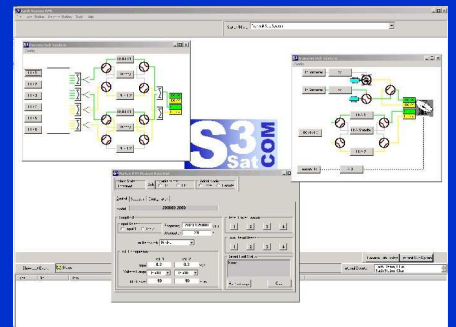

Maintenance and Service

The staff of S3 Satcom have been providing satellite systems worldwide for almost twenty years. In the past, service and maintenance in the satellite industry has been undertaken using internal staff. Today however, the level of internal technical skills within most satellite operators has been reducing due to the commercial pressures. S3 Satcom is able to fill this gap using its skills and abilities to provide earth station maintenance services.