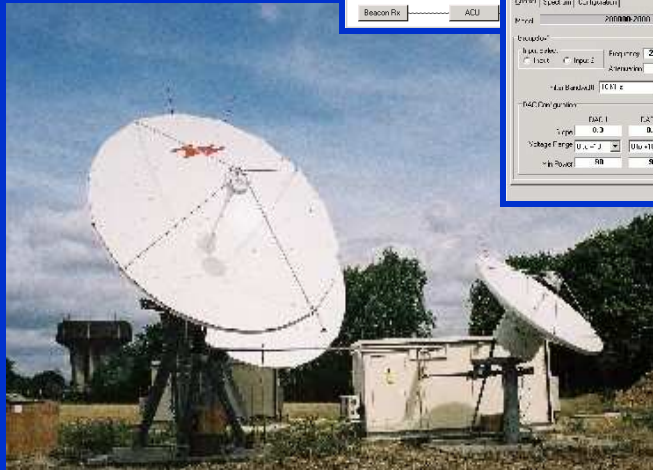

Satellite System Integrators

- Fixed Earth Stations
- VSAT Networks
- Remote Control Software
- Service and Maintenance
- Installation
- System Planning
- Space Segment Provision