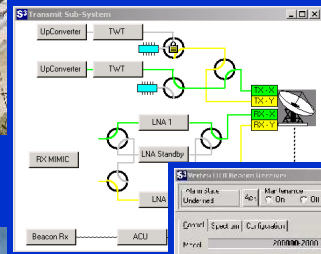

Satellite System Integrators

- Fixed Earth Stations
- VSAT Networks
- Remote Control Software
- Service and Maintenance
- Installation
- System Planning
- Space Segment Provision